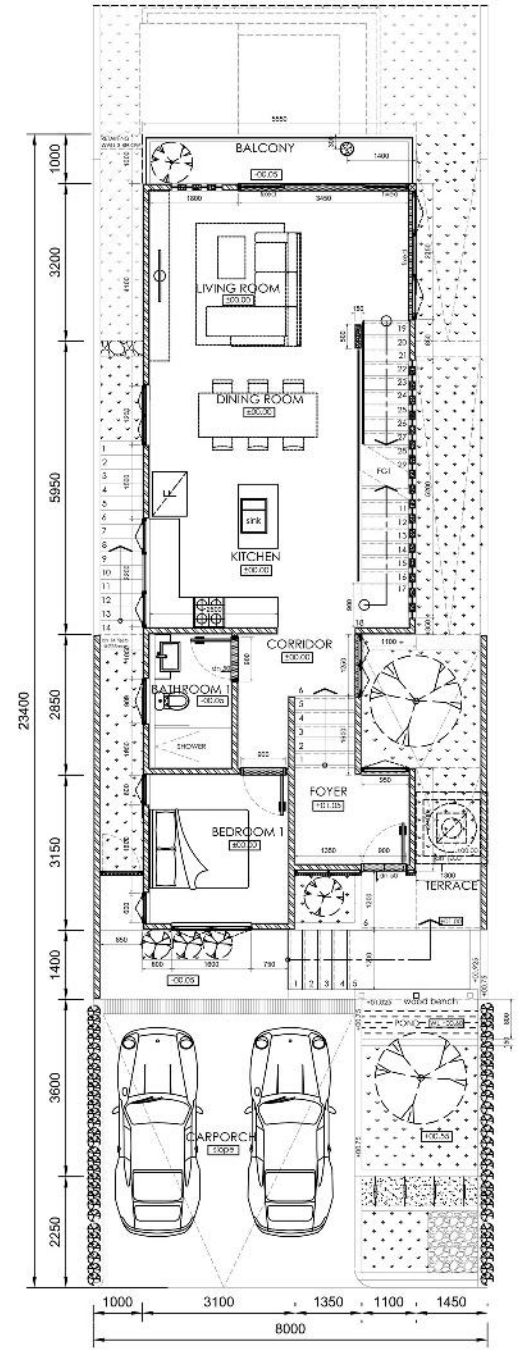

15 Menit ke Atlas Bali

BLOCKPLAN

TIPE ALSTONIA

Land
274 m²

Building
240 m²

3 + 1 Bedroom

3 + 1 Bathroom

Pool

3 Floor

Fully Furnished
(Non Electronic)

GROUND FLOOR

LANTAI 1

LANTAI 2

LAYOUT
TIPE ALSTONIA

prime360.id
Digital Sales Consultant & Partner

GROUND FLOOR PLAN
SCALE 1:100

1ST FLOOR PLAN
SCALE 1:100

2ND FLOOR PLAN
SCALE 1:100

**TIPE ALSTONIA
GREENLOT RIVERSIDE**

**TIPE ALSTONIA
GREENLOT RIVERSIDE**

TIPE ALSTONIA
GREENLOT RIVERSIDE

**TIPE ALSTONIA
GREENLOT RIVERSIDE**

**TIPE ALSTONIA
GREENLOT RIVERSIDE**