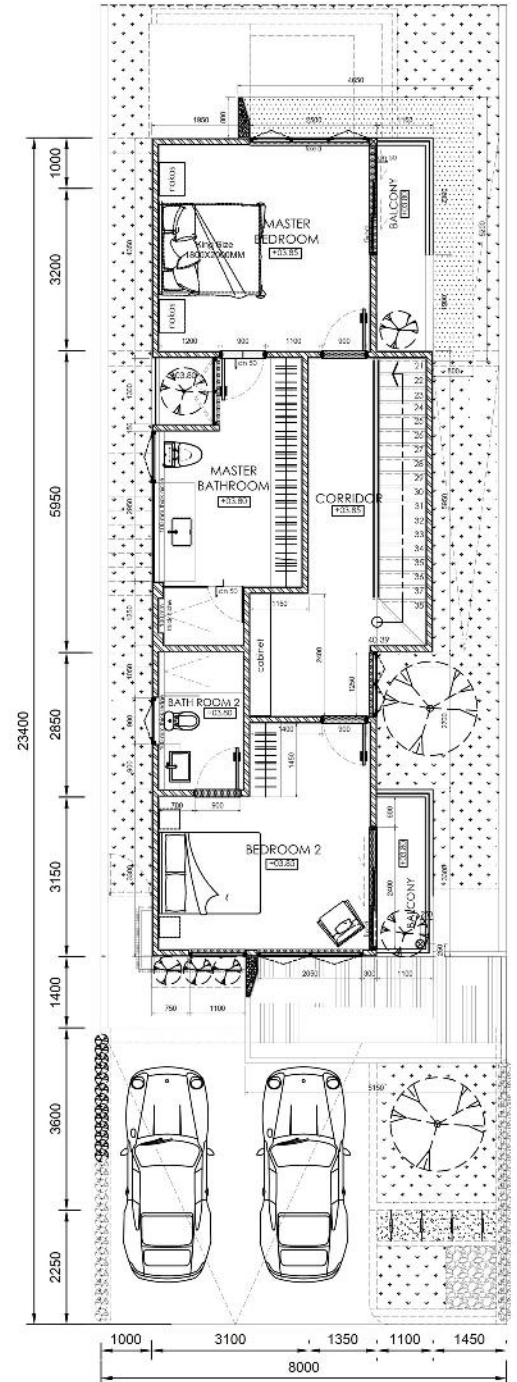

15 Menit ke Atlas Bali

BLOCKPLAN

TIPE ALSTONIA

Land
274 m²

Building
240 m²

3 + 1 Bedroom

3 + 1 Bathroom

Pool

3 Floor

Fully Furnished
(Non Electronic)

GROUND FLOOR

LANTAI 1

LANTAI 2

LAYOUT
TIPE ALSTONIA

prime360.id
Digital Sales Consultant & Partner

GROUND FLOOR PLAN
SCALE 1:100

1ST FLOOR PLAN
SCALE 1:100

2ND FLOOR PLAN
SCALE 1:100

**TIPE ALSTONIA
GREENLOT RIVERSIDE**

**TIPE ALSTONIA
GREENLOT RIVERSIDE**

TIPE ALSTONIA
GREENLOT RIVERSIDE

**TIPE ALSTONIA
GREENLOT RIVERSIDE**

**TIPE ALSTONIA
GREENLOT RIVERSIDE**