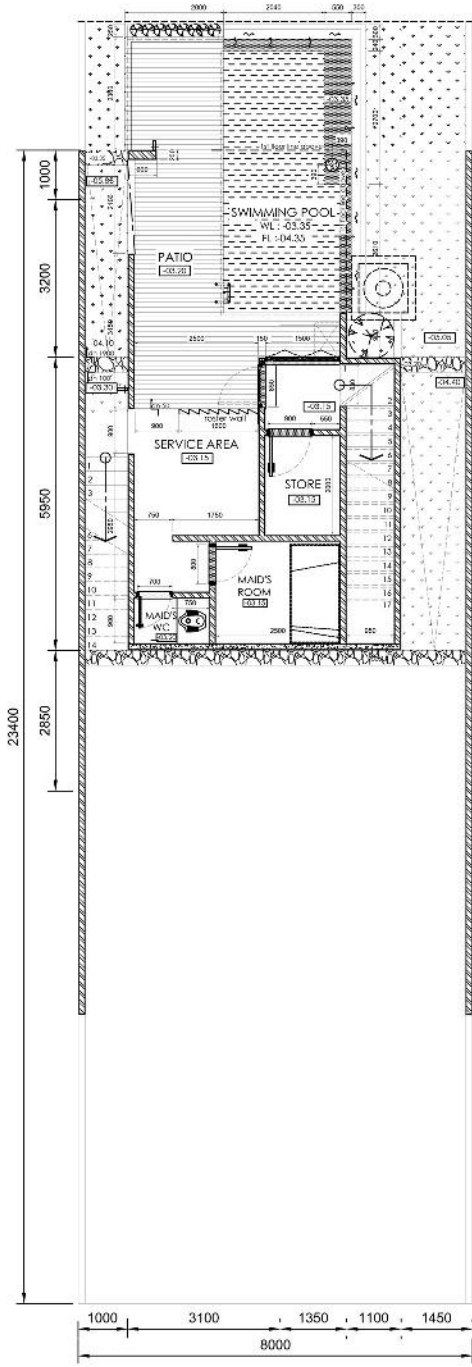

15 Menit ke Atlas Bali

BLOCKPLAN

TIPE ALSTONIA

Land
274 m²

Building
240 m²

3 + 1 Bedroom

3 + 1 Bathroom

Pool

3 Floor

Fully Furnished
(Non Electronic)

GROUND FLOOR

LANTAI 1

LANTAI 2

LAYOUT
TIPE ALSTONIA

prime360.id
Digital Sales Consultant & Partner

GROUND FLOOR PLAN
SCALE 1:100

1ST FLOOR PLAN
SCALE 1:100

2ND FLOOR PLAN
SCALE 1:100

**TIPE ALSTONIA
GREENLOT RIVERSIDE**

**TIPE ALSTONIA
GREENLOT RIVERSIDE**

TIPE ALSTONIA
GREENLOT RIVERSIDE

**TIPE ALSTONIA
GREENLOT RIVERSIDE**

**TIPE ALSTONIA
GREENLOT RIVERSIDE**