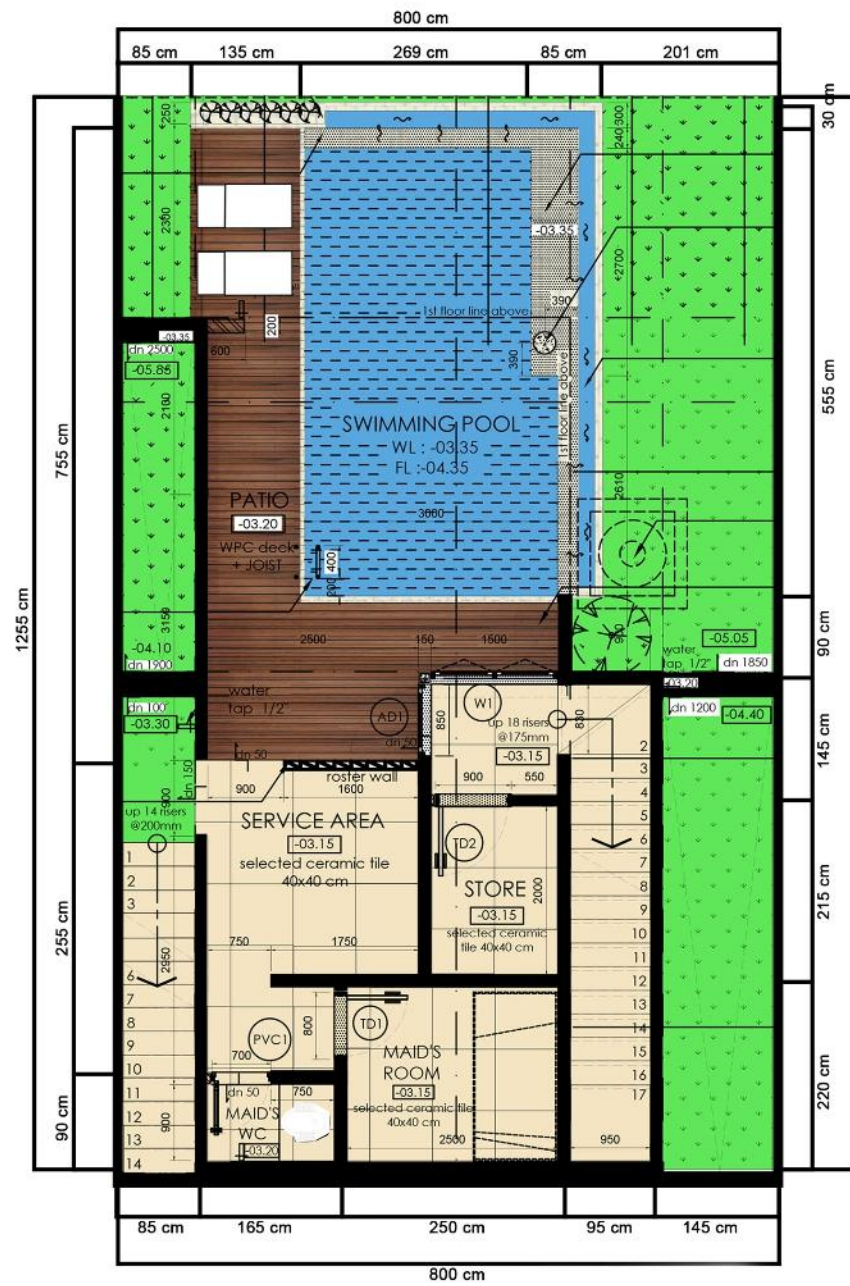

15 Menit ke Atlas Bali

BLOCKPLAN

TIPE ALSTONIA

Land
274 m²

Building
240 m²

3 + 1 Bedroom

3 + 1 Bathroom

Pool

3 Floor

Fully Furnished
(Non Electronic)

GROUND FLOOR

LANTAI 1

LANTAI 2

LAYOUT
TIPE ALSTONIA

prime360.id
Digital Sales Consultant & Partner

GROUND FLOOR PLAN
SCALE 1:100

1ST FLOOR PLAN
SCALE 1:100

2ND FLOOR PLAN
SCALE 1:100

**TIPE ALSTONIA
GREENLOT RIVERSIDE**

**TIPE ALSTONIA
GREENLOT RIVERSIDE**

TIPE ALSTONIA
GREENLOT RIVERSIDE

**TIPE ALSTONIA
GREENLOT RIVERSIDE**

**TIPE ALSTONIA
GREENLOT RIVERSIDE**