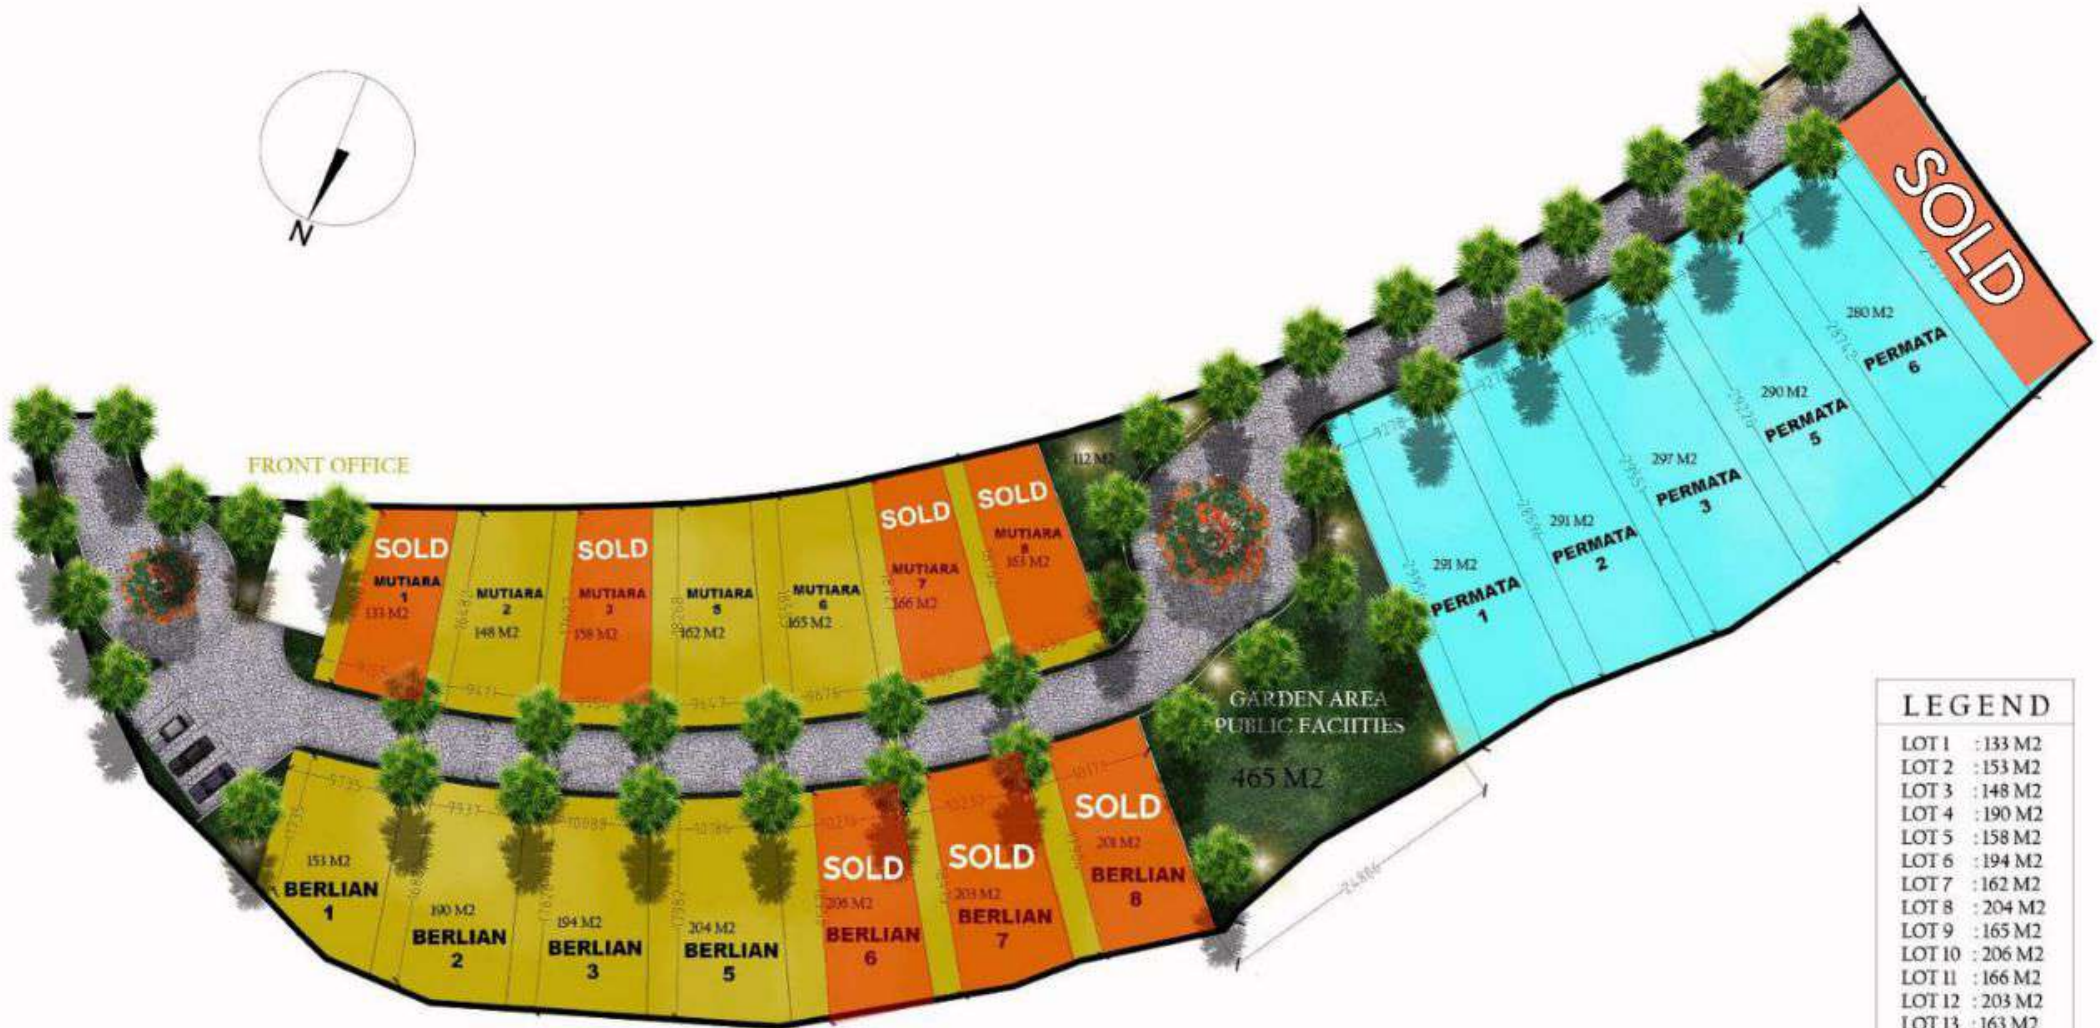

GREEN BALANGAN *RESIDENCE*

Location

AIRPORT

30 menit

BALANGAN BEACH

5 menit

GWK

15 menit

SIDEWALK

20 menit

Lokasi

BANDARA

30 menit

PANTAI BALANGAN

5 menit

GWK

15 menit

SIDEWALK

20 menit

BLOK PLAN
SCALE 1:450 - A3

LEGEND

LOT 1	: 133 M2
LOT 2	: 153 M2
LOT 3	: 148 M2
LOT 4	: 190 M2
LOT 5	: 158 M2
LOT 6	: 194 M2
LOT 7	: 162 M2
LOT 8	: 204 M2
LOT 9	: 165 M2
LOT 10	: 206 M2
LOT 11	: 166 M2
LOT 12	: 203 M2
LOT 13	: 163 M2
LOT 14	: 201 M2
LOT 15	: 291 M2
LOT 16	: 291 M2
LOT 17	: 297 M2
LOT 18	: 290 M2
LOT 19	: 280 M2
LOT 20	: 240 M2

ROAD & GARDEN
: 2.205 M2

TOTAL : 6.339 M2

TYPE MUTIARA

VILLA -BALANGAN
TYPE 2 BERDOOM

RENCANA DENAH LANTAI 2

VILLA -BALANGAN
TYPE 2 BERDOOM

RENCANA DENAH LANTAI 1

TYPE BERLIAN