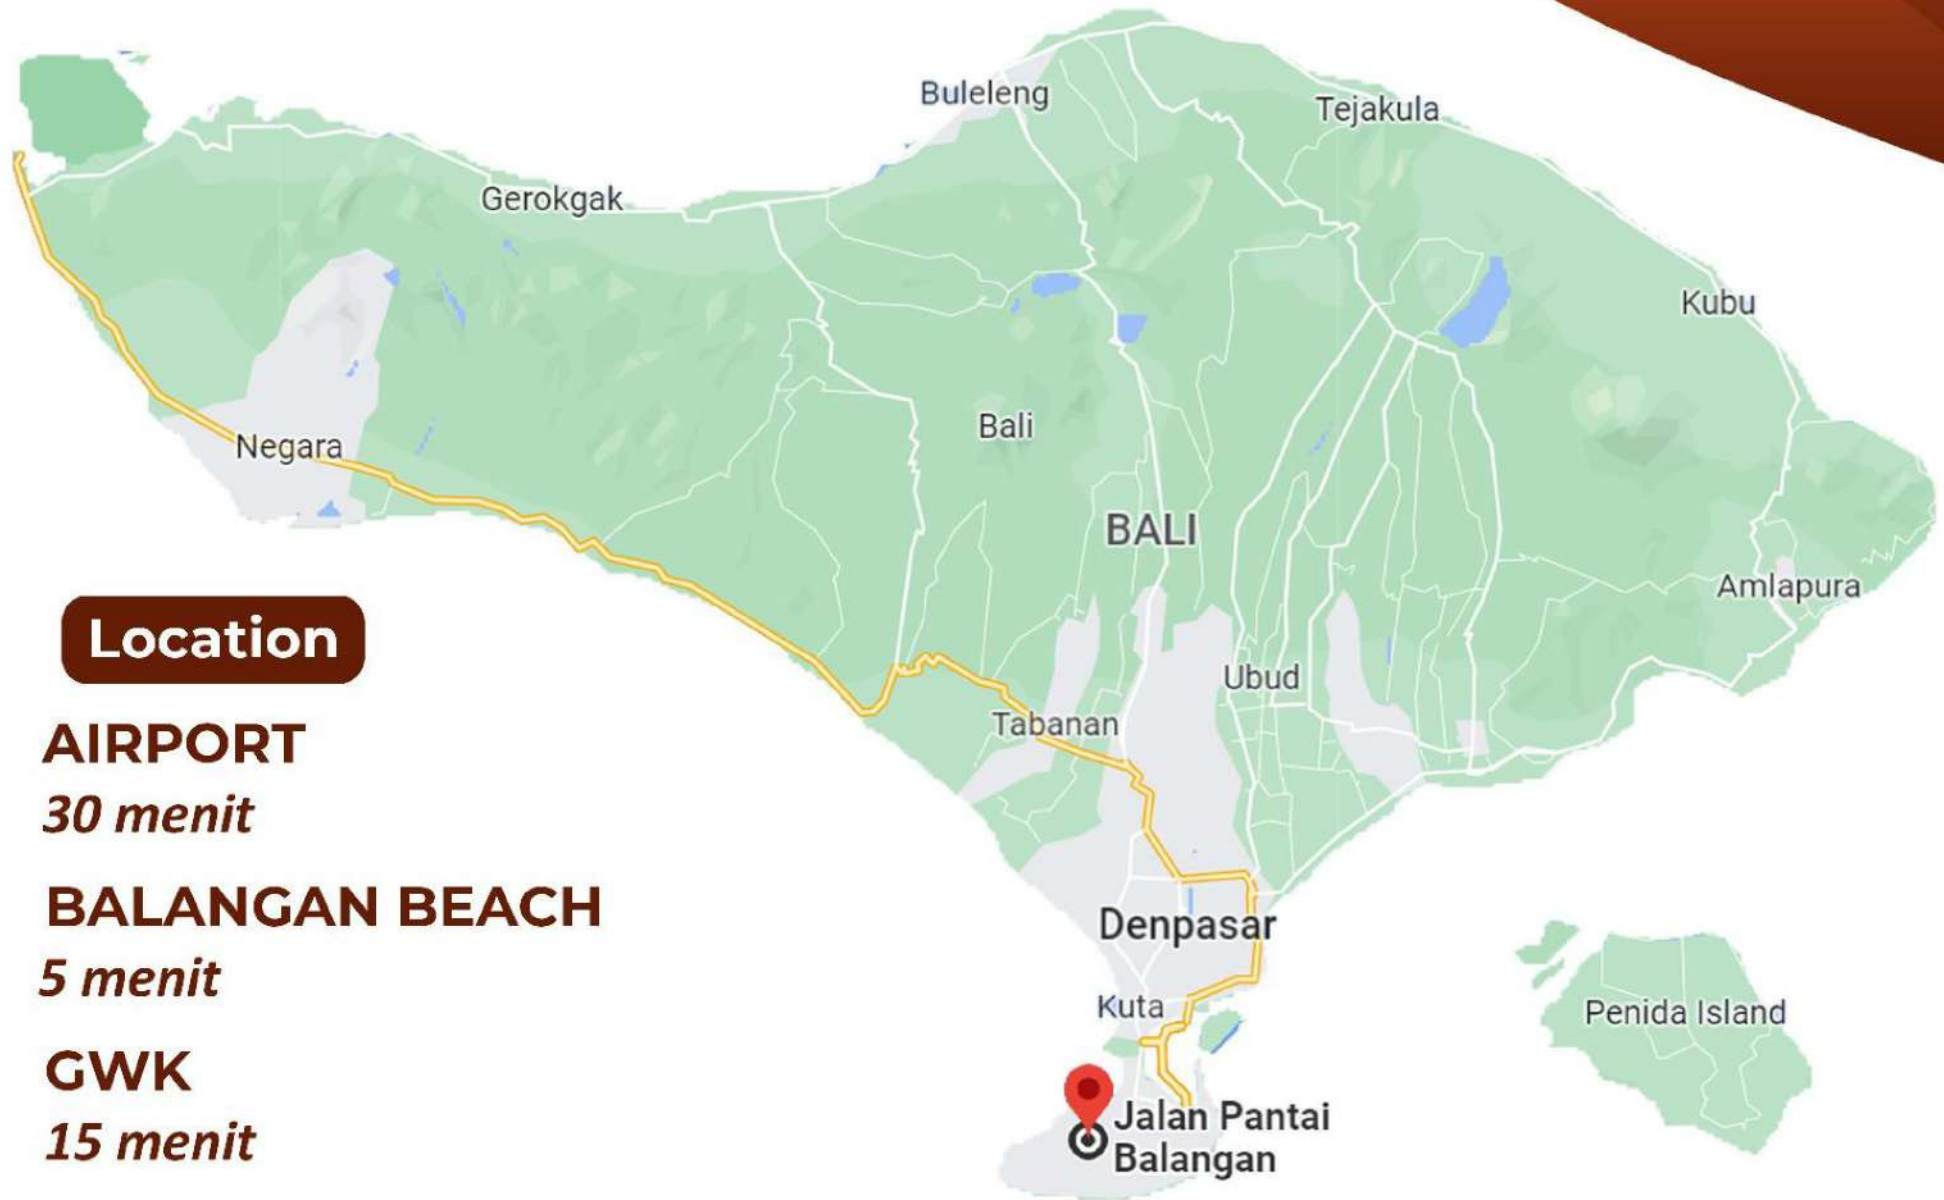

GREEN BALANGAN *RESIDENCE*

Location

AIRPORT

30 menit

BALANGAN BEACH

5 menit

GWK

15 menit

SIDEWALK

20 menit

Lokasi

BANDARA

30 menit

PANTAI BALANGAN

5 menit

GWK