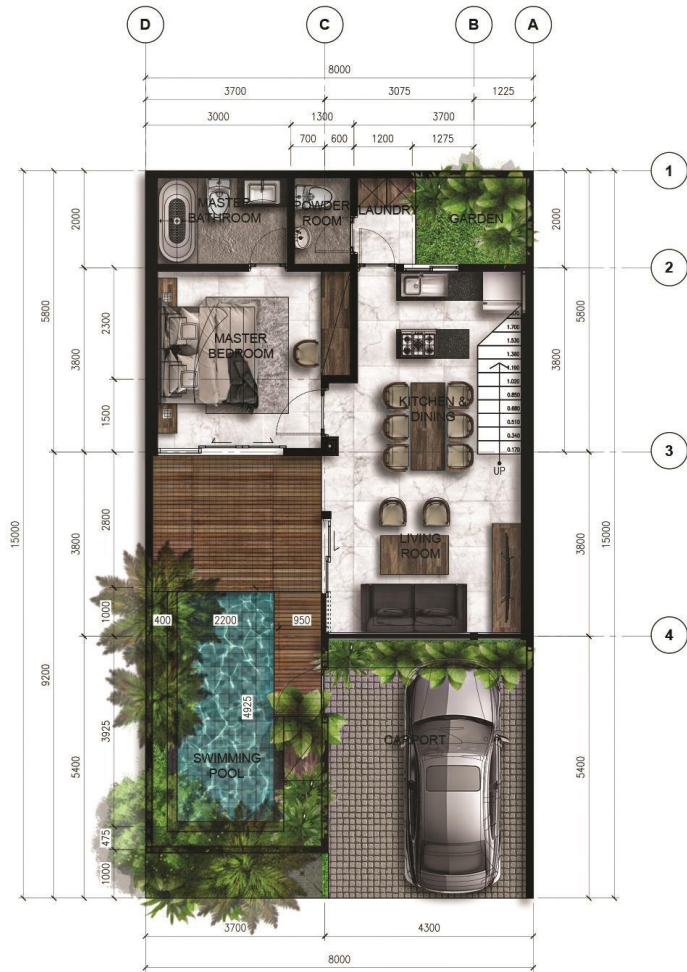

BUILDING SPESIFICATION

Foundation	: Foot Plat & River Stone
Concrete	: Quality AS K250
Roof	: Lightsteel
Wall Finish	: Rendering Cemen Portland
Ceiling	: Gypsum Board 9mm by knauf paint finish
Roof Cover	: Roof Cover by Cisangkan
Electricity	: 7.700 watt
Plumbing	: Sanitary by Toto, accs sanitary by Paloma
Carport	: Paving Block
Condition	: Exclude Furniture

Lantai 1

Lantai 2

**TOWN HOUSE TERATAI
GROUND FLOOR PLAN**

SCALE : 1:100
GF AREA : ± 57.7 m²
POOL : ± 10.8 m²

**TOWN HOUSE TERATAI
GROUND FLOOR PLAN**

SCALE : 1:100
1F AREA : ± 55.7 m²

GF AREA : ± 57.7 m²
POOL : ± 10.8 m²
1F AREA : ± 55.7 m²
TOTAL AREA : ± 124 m²