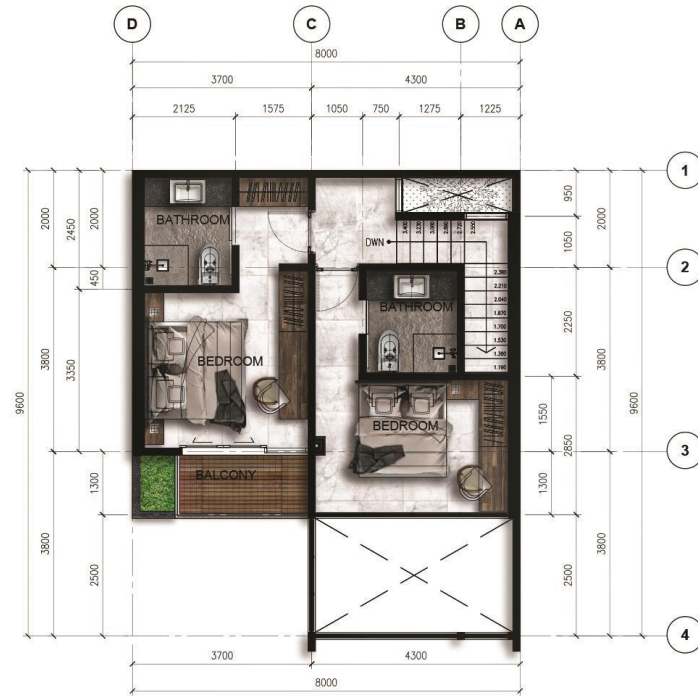

Lantai 1

Lantai 2

**TOWN HOUSE TERATAI
GROUND FLOOR PLAN**

SCALE : 1:100
GF AREA : ± 57.7 m²
POOL : ± 10.8 m²

**TOWN HOUSE TERATAI
GROUND FLOOR PLAN**

SCALE : 1:100
1F AREA : ± 55.7 m²

GF AREA : ± 57.7 m²
POOL : ± 10.8 m²
1F AREA : ± 55.7 m²
TOTAL AREA : ± 124 m²