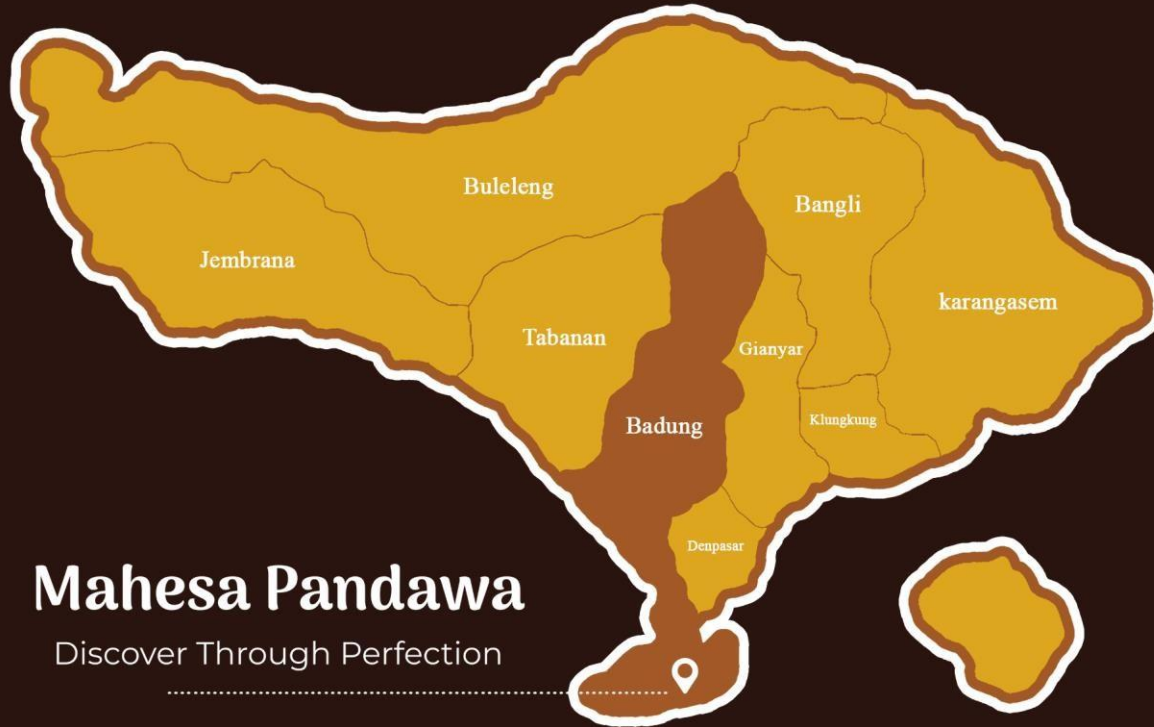

Mahesa Pandawa

Discover Through Perfection

Bali

The island of gods.

There is no other place that continuously enchanting like Bali in this world.

A magical blend of its culture, nature and beautiful beaches, culinary delights and nightlife, world class accommodations and its people hospitality make Bali as one of the best travel destinations in the world

Thick Balinese Culture

Recommendations for the nearest beach club in Mahesa Pandawa

Mahesa Pandawa

Discover Through Perfection

The Location

- Airport - 16 Minutes
- Nusa Dua Beach - 22 Minutes
- Tanjung Bena - 51 Minutes
- Pandawa Beach - 15 Minutes
- Melasti Beach - 10 Minutes
- Uluwatu Temple - 21 Minutes