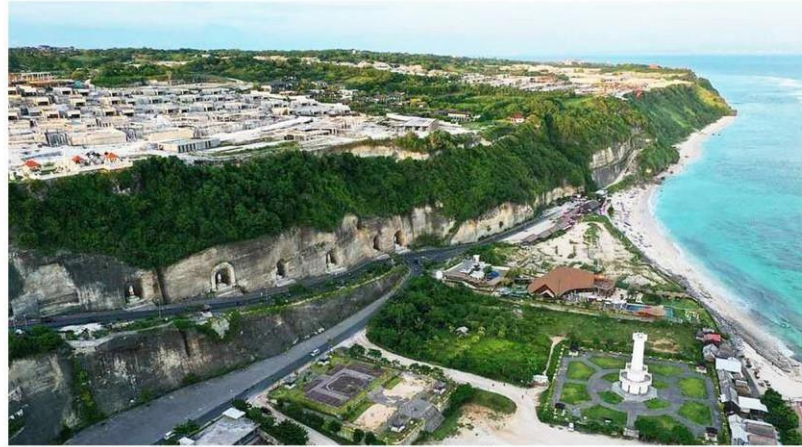

Bali

The island of gods.

There is no other place that continuously enchanting like Bali in this world.

A magical blend of its culture, nature and beautiful beaches, culinary delights and nightlife, world class accommodations and its people hospitality make Bali as one of the best travel destinations in the world