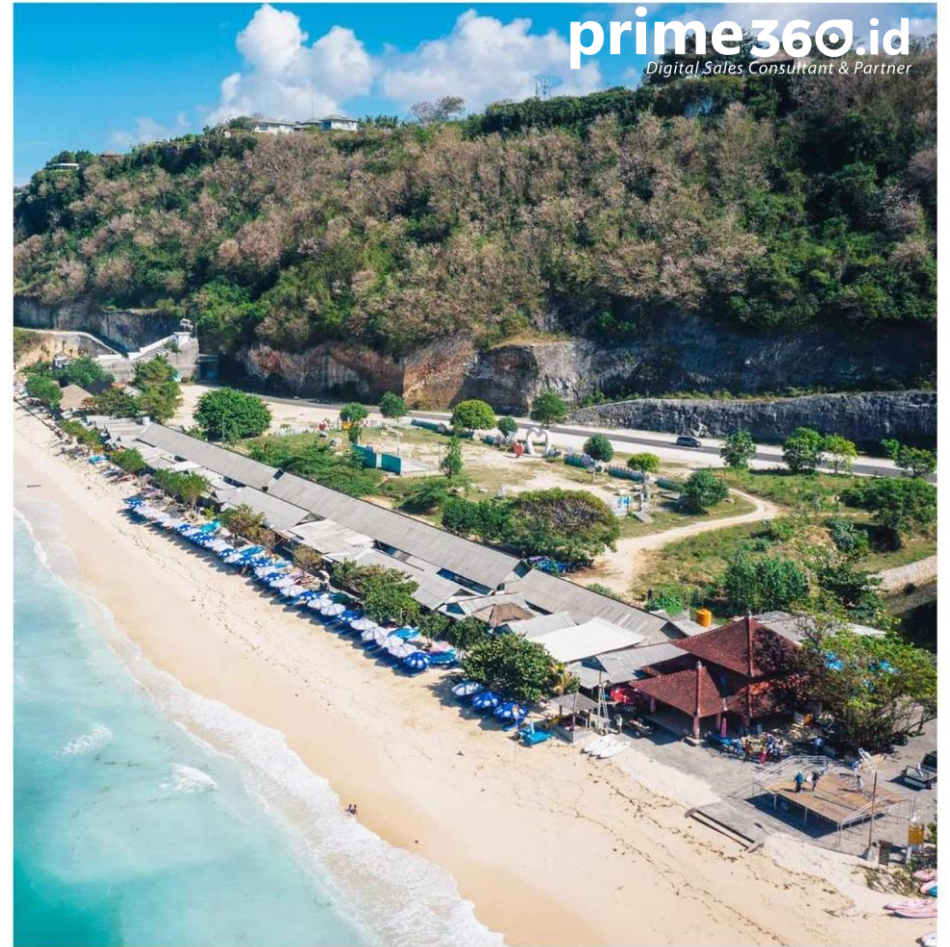

Thick Balinese Culture

Recommendations for the nearest beach club in Mahesa Pandawa

Mahesa Pandawa

Discover Through Perfection

The Location

- Airport - 16 Minutes
- Nusa Dua Beach - 22 Minutes
- Tanjung Bena - 51 Minutes
- Pandawa Beach - 15 Minutes
- Melasti Beach - 10 Minutes
- Uluwatu Temple - 21 Minutes

The South Ring Road project is planned for 31.3 km. There are two tunnels with a total length of 6 km, and an overpass with a length of 1.6 km.

The Site Plan

welcome to mahesa pandawa,
the first phase of mahesa pandawa covers an area of 10.000 m₂
has with more than half of it being green areas and facilities.