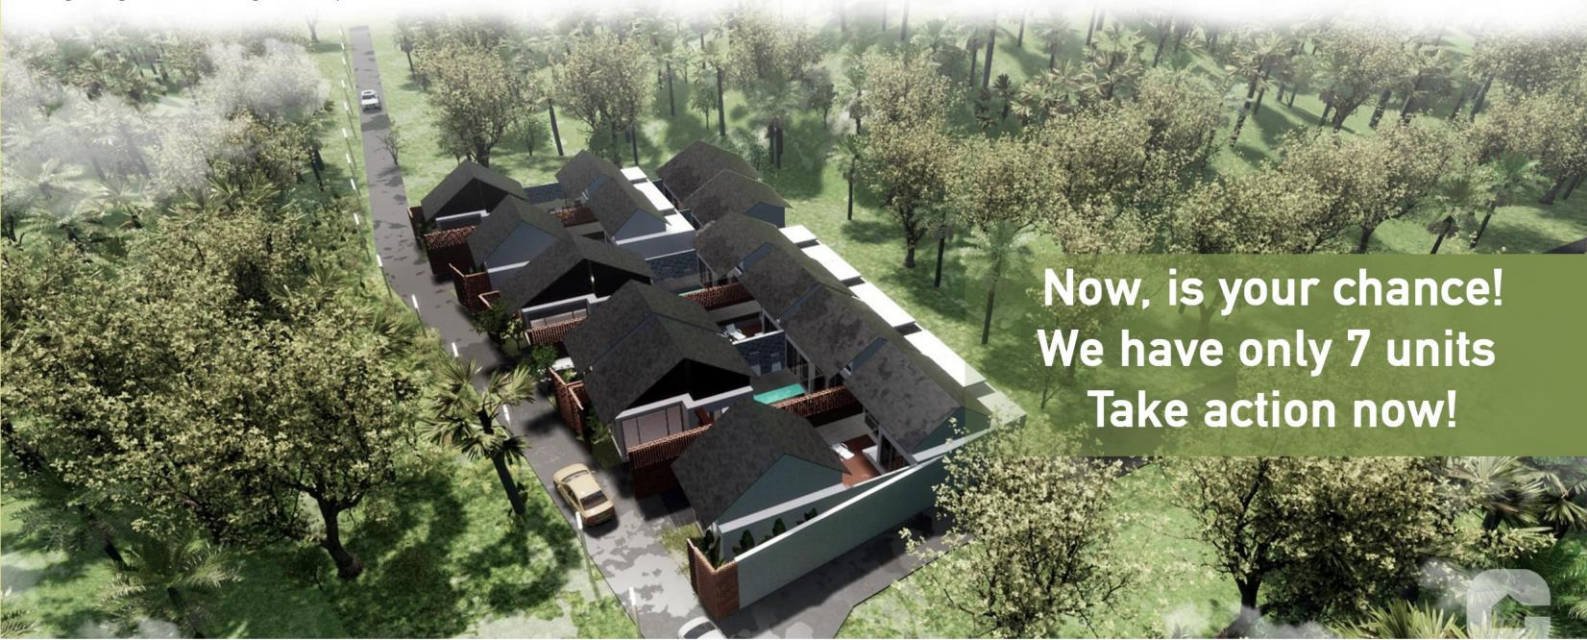

### SITE PLAN CELESTE

Celeste villa Ubud consist of 7 remarkable private villas with contemporary design. It is located in Loddunduh, one of Ubud's premium locations that has attracted many holiday makers to the area.