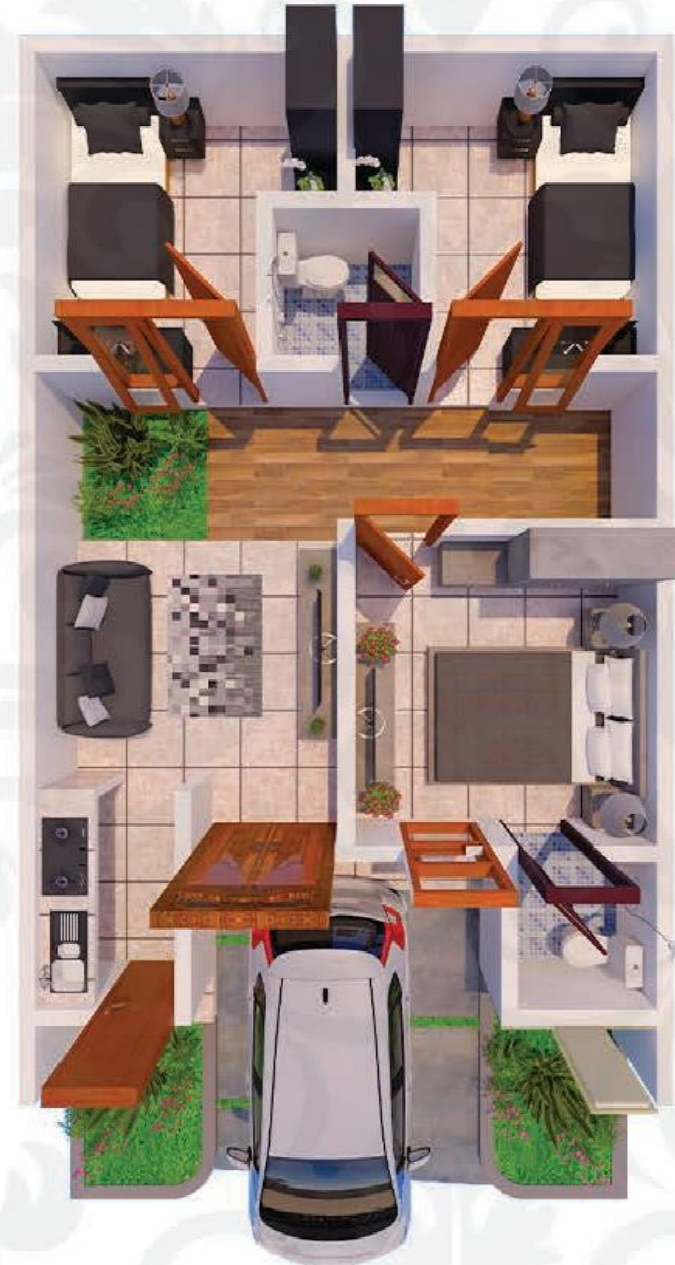

DENAH

LB 48 M²

LT 72-107 M²

3 2 1 1 1