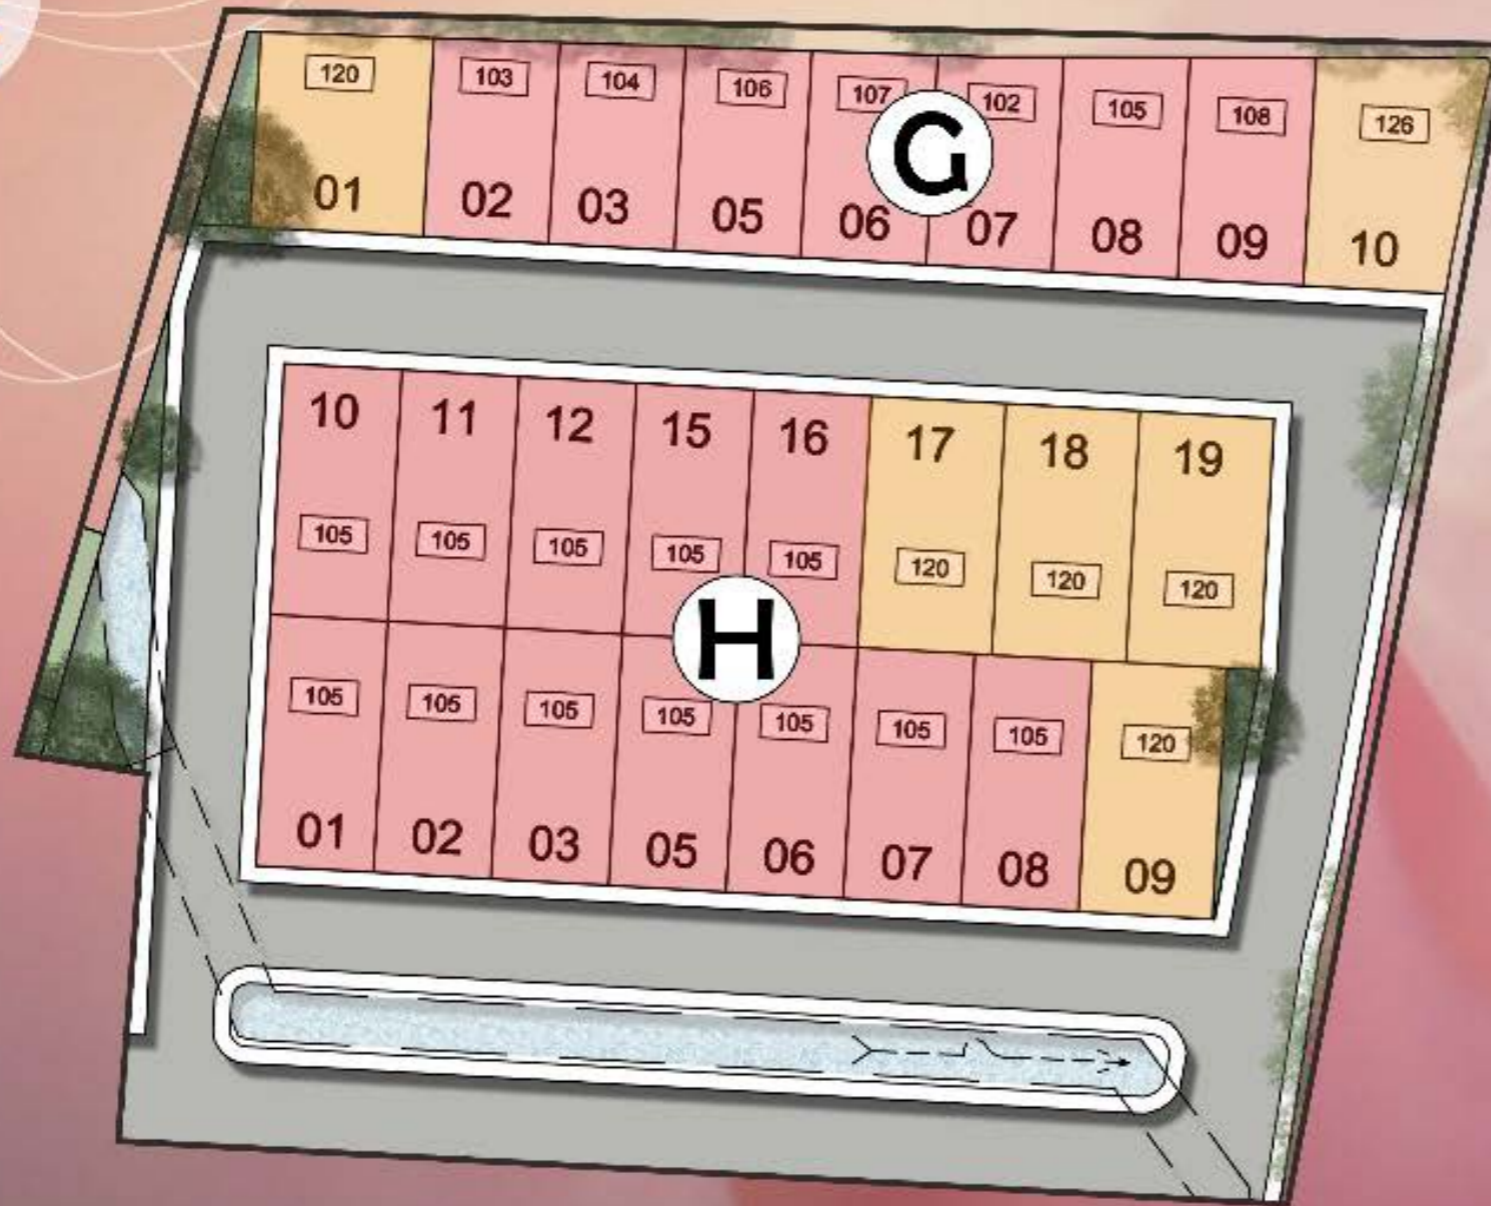

# ADHIWANGSA

*Bali*

- CH CLUBHOUSE**
- GT GATE**
- BS LAP. BASKET 3 ON 3**
- CP CHILDREN PLAYGROUND**
- SH SHOPHOUSE**

ADHIWANGSA  
*Bati*

-  ASTER (7X15)
-  PRIMROSE (8X15)